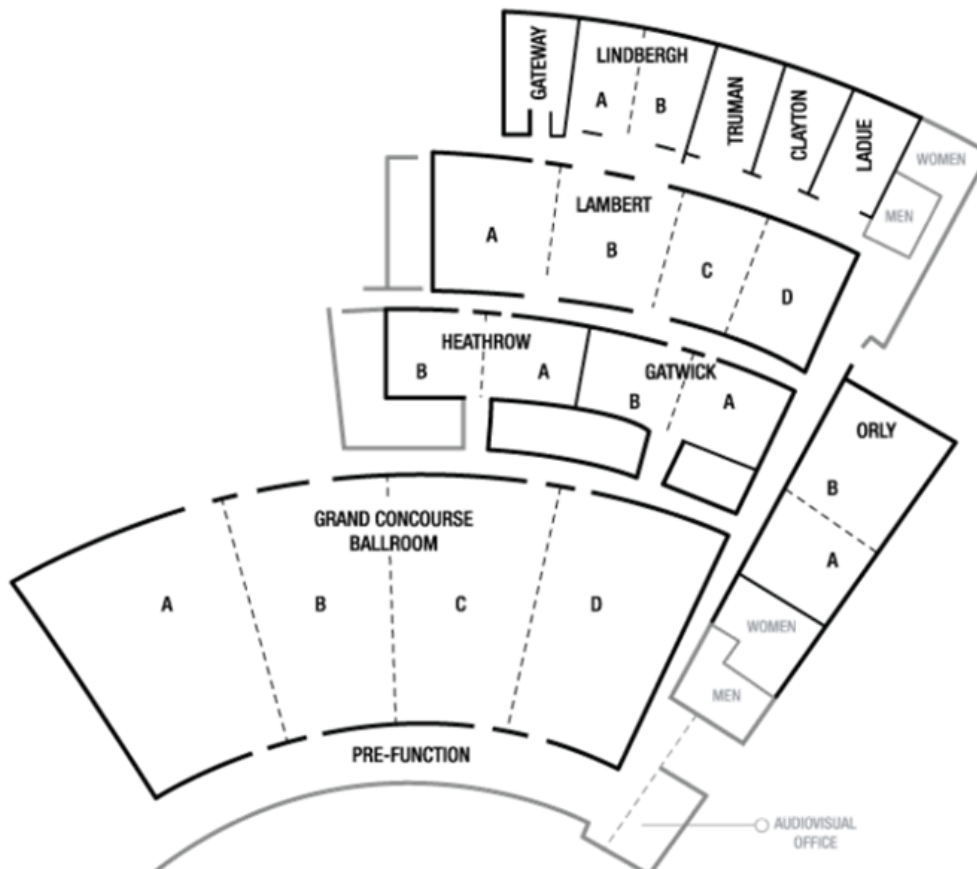

## Sponsor Hall Floor Plans

Sponsor exhibit booths are located at the hotel in multiple rooms that flow into each other. There are 3.5 hours dedicated to the Sponsor Hall.

## Layout of Conference Meeting Rooms

See detailed Numbered Booth Locations in Sponsor Hall below

\*\*Sponsors may request certain booth locations, but final placements will be determined by the organizing committee based on availability and other factors.\*\*

Please note that the Sponsor Hall will not be as crowded as it looks on the floor plan diagrams.

Heathrow Meeting Rooms  
Ceiling height = 9 feet

Orly Meeting Rooms  
Ceiling height = 9 feet

*Gatwick A Meeting Room*  
*Ceiling height = 9 feet*

*Grand Concourse Ballroom*  
*Ceiling height = 12 feet*