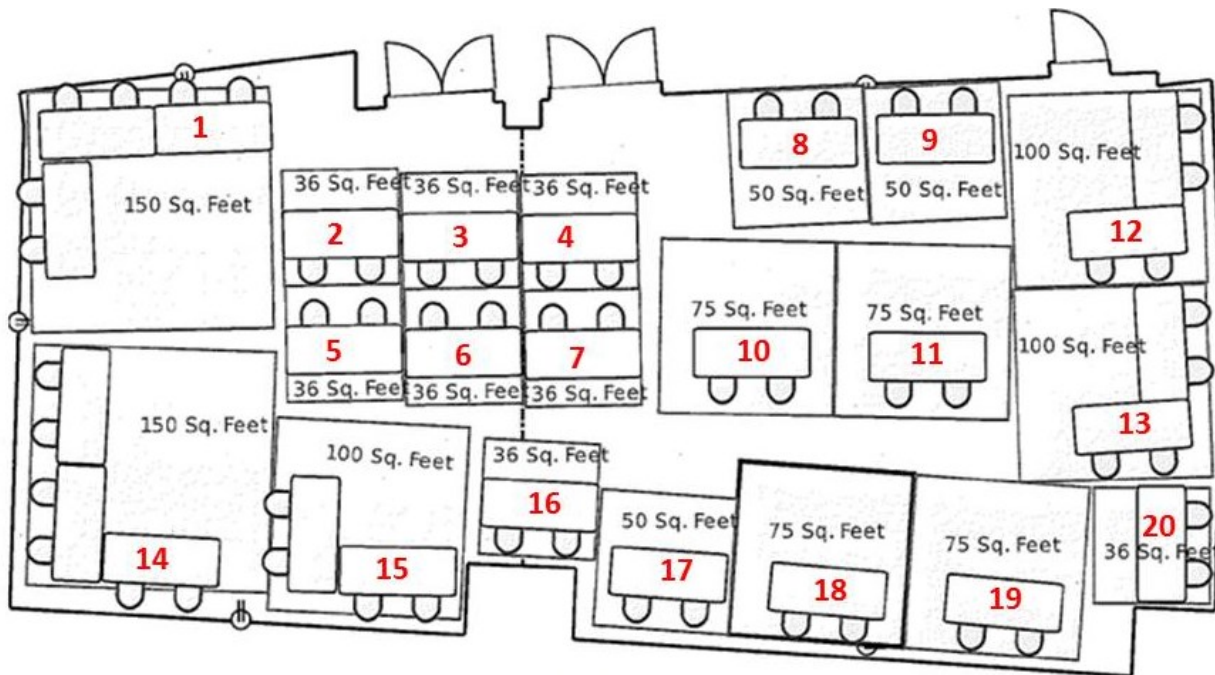

## Sponsor Hall Floor Plans

Sponsor exhibit booths are located at the hotel in multiple rooms that flow into each other. There are 3.5 hours dedicated to the Sponsor Hall.

## Layout of Conference Meeting Rooms

See detailed Numbered Booth Locations in Sponsor Hall below

\*\*Sponsors may request certain booth locations, but final placements will be determined by the organizing committee based on availability and other factors.\*\*

Please note that the Sponsor Hall will not be as crowded as it looks on the floor plan diagrams.

Heathrow Meeting Rooms  
Ceiling height = 9 feet

Orly Meeting Rooms  
Ceiling height = 9 feet

*Gatwick A Meeting Room*  
*Ceiling height = 9 feet*

*Grand Concourse Ballroom*  
*Ceiling height = 12 feet*