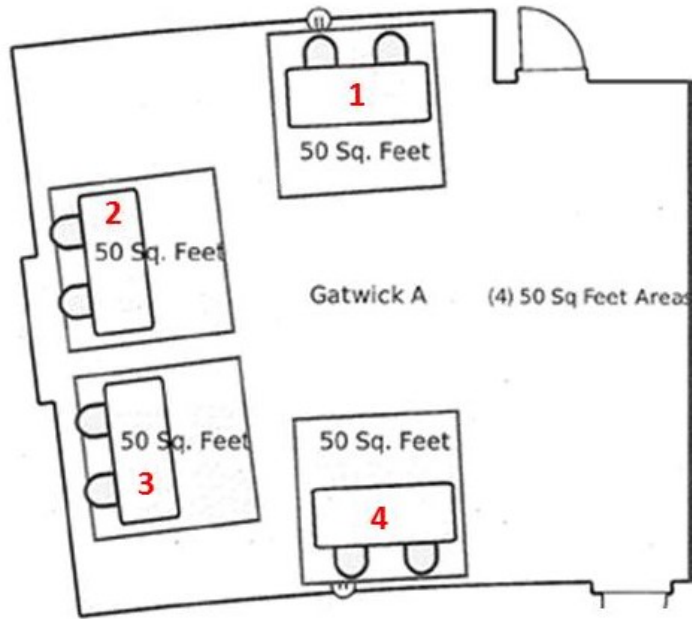

## Sponsor Hall Floor Plans

Sponsor exhibit booths are located at the hotel in multiple rooms that flow into each other. There are 3.5 hours dedicated to the Sponsor Hall.

## Layout of Conference Meeting Rooms

See detailed Numbered Booth Locations in Sponsor Hall below

\*\*Sponsors may request certain booth locations, but final placements will be determined by the organizing committee based on availability and other factors.\*\*

Please note that the Sponsor Hall will not be as crowded as it looks on the floor plan diagrams.

Heathrow Meeting Rooms  
Ceiling height = 9 feet

Orly Meeting Rooms  
Ceiling height = 9 feet

*Gatwick A Meeting Room*  
*Ceiling height = 9 feet*

*Grand Concourse Ballroom*  
*Ceiling height = 12 feet*