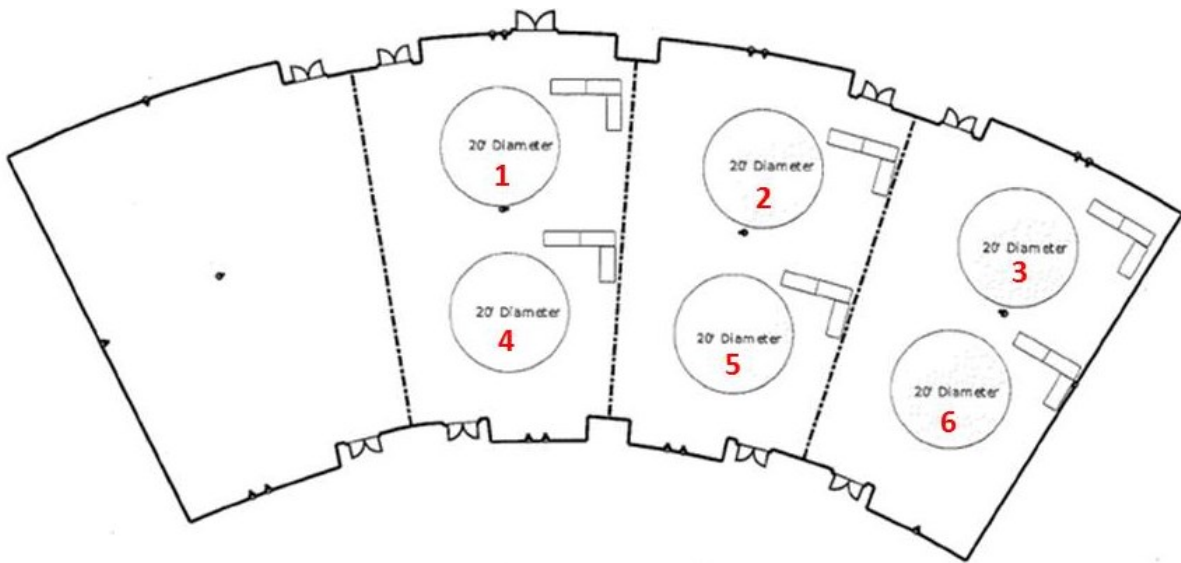

## Sponsor Hall Floor Plans

Sponsor exhibit booths are located at the hotel in multiple rooms that flow into each other. There are 3.5 hours dedicated to the Sponsor Hall.

## Layout of Conference Meeting Rooms

See detailed Numbered Booth Locations in Sponsor Hall below

\*\*Sponsors may request certain booth locations, but final placements will be determined by the organizing committee based on availability and other factors.\*\*

Please note that the Sponsor Hall will not be as crowded as it looks on the floor plan diagrams.

Heathrow Meeting Rooms  
Ceiling height = 9 feet

Orly Meeting Rooms  
Ceiling height = 9 feet

*Gatwick A Meeting Room*  
*Ceiling height = 9 feet*

*Grand Concourse Ballroom*  
*Ceiling height = 12 feet*