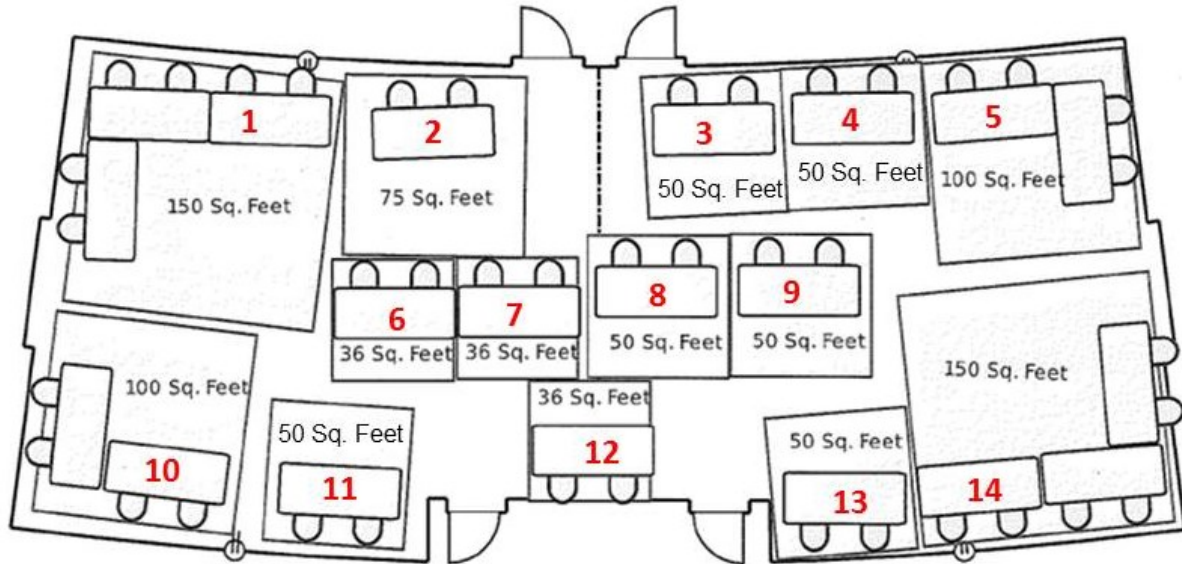

## Sponsor Hall Floor Plans

Sponsor exhibit booths are located at the hotel in multiple rooms that flow into each other. There are 3.5 hours dedicated to the Sponsor Hall.

## Layout of Conference Meeting Rooms

See detailed Numbered Booth Locations in Sponsor Hall below

\*\*Sponsors may request certain booth locations, but final placements will be determined by the organizing committee based on availability and other factors.\*\*

Please note that the Sponsor Hall will not be as crowded as it looks on the floor plan diagrams.

Heathrow Meeting Rooms  
Ceiling height = 9 feet

Orly Meeting Rooms  
Ceiling height = 9 feet

*Gatwick A Meeting Room*  
*Ceiling height = 9 feet*

*Grand Concourse Ballroom*  
*Ceiling height = 12 feet*